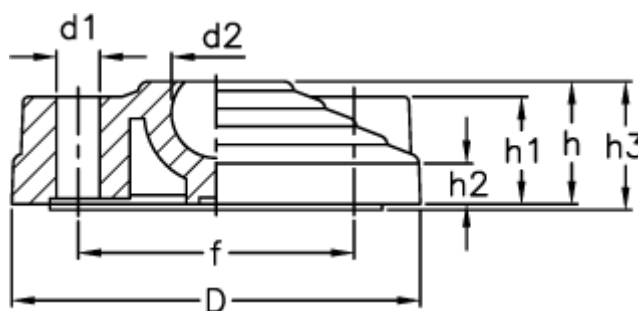

Data Sheet

Article number: 2310301852

Description: E+G With no-slip disc
LV.F-125-24-AS

Measures

$D = 125$

$d1 = 12.5$

$d2 = 24$

$f = 95$

$h = 46$

$h1 = 23$

$h2 = 15$

$h3 = 49$

Max load (N) = 28000